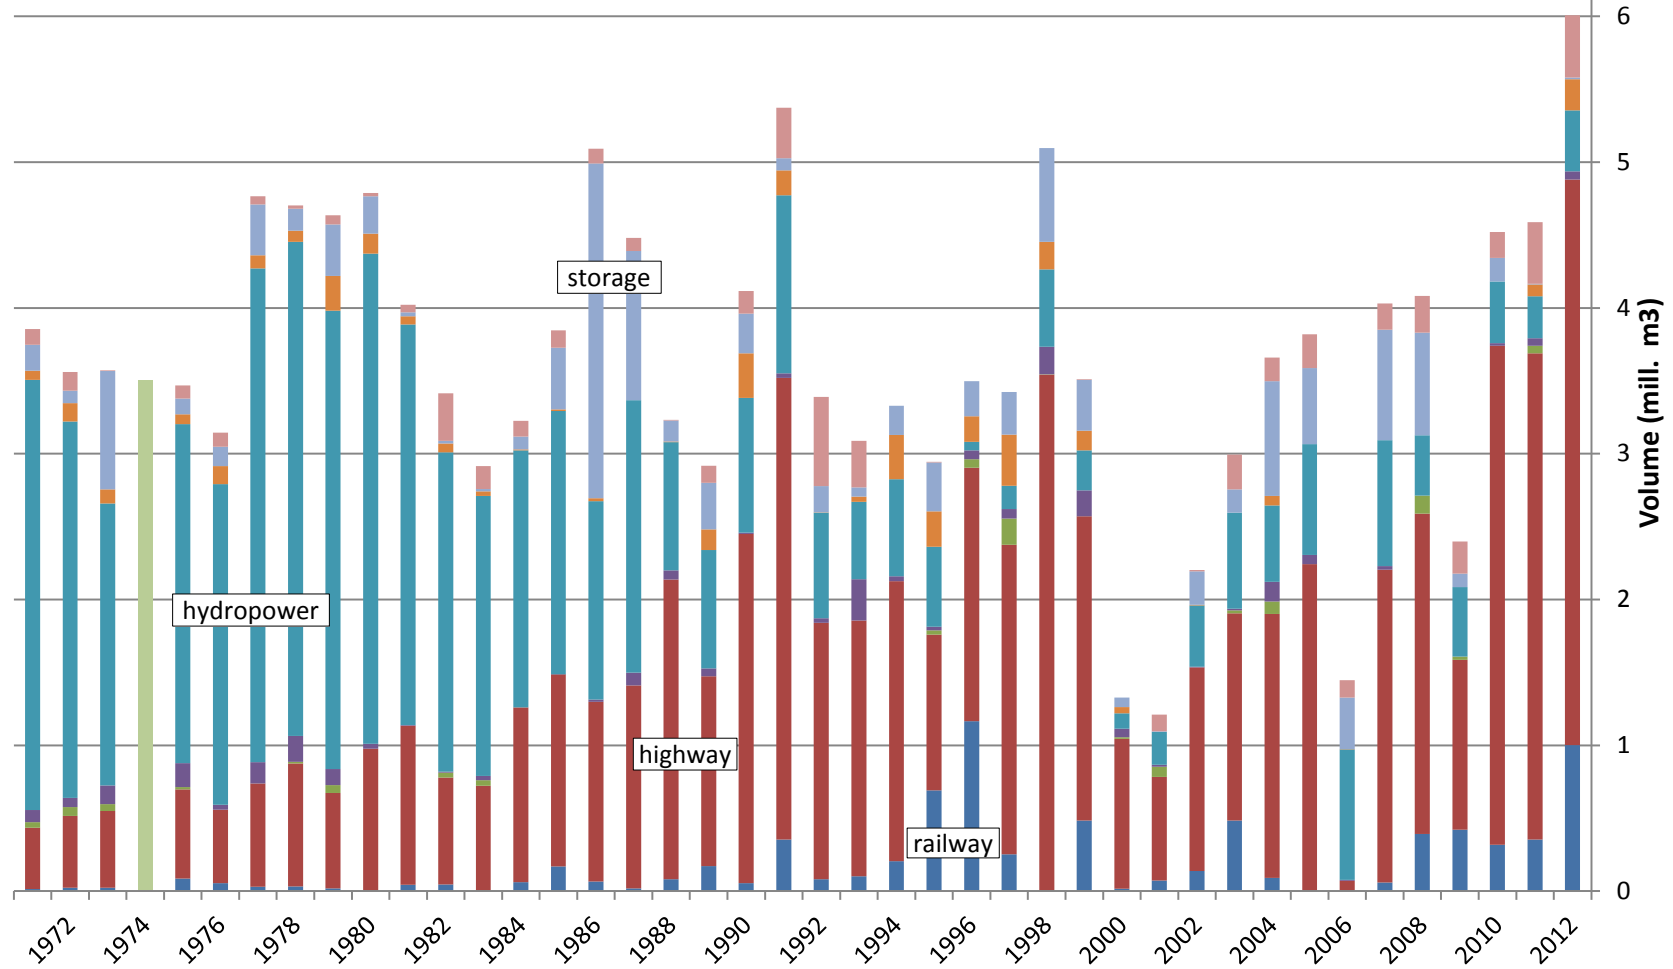

TUNNELS EXCAVATED IN NORWAY 1971 TO 2012

(from www.nff.no statistics)